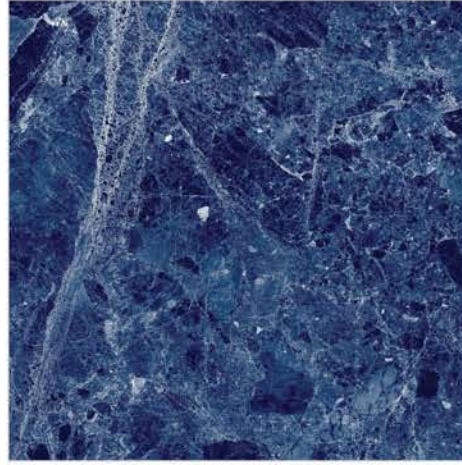

EMPERADOR_NAVY