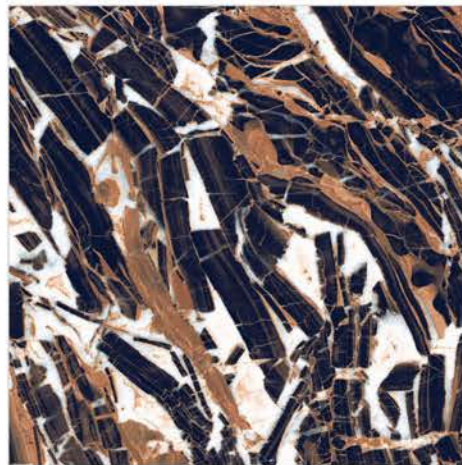

VICTORIA BROWN