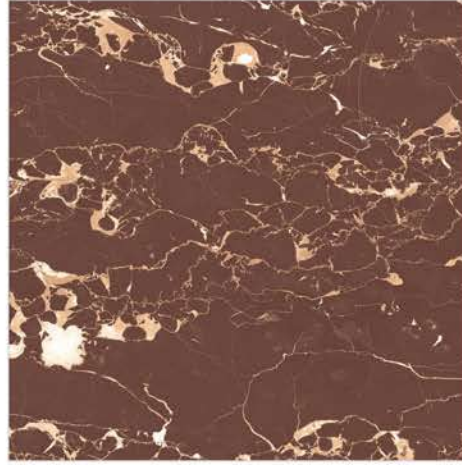

SOLAR GREY

TITANIUM

600x600
millimeters

HIGH GLOSS

GVT
tiles
VITRIFIED

TWILIGHT BLACK

TWILIGHT BROWN

VALENTINO