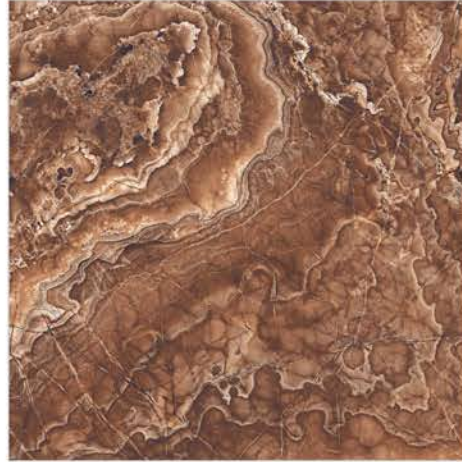

HIGH GLOSS

P
GVT
tiles
VITRIFIED

NORWAY

OCEAN BRONZE

OMEGA

ORIENT BROWN

ORIENT WHITE

PASCAL