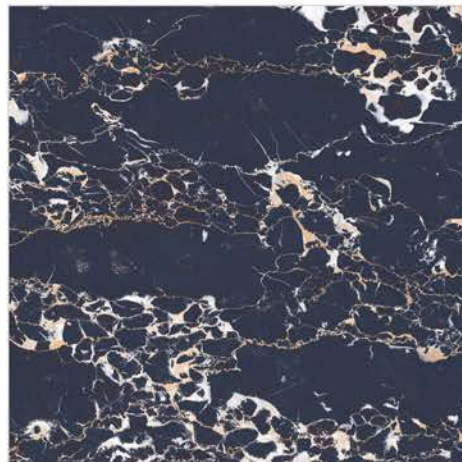

HIGH GLOSS

P
GVT
tiles
VITRIFIED

NORWAY

OCEAN BRONZE

OMEGA

ORIENT BROWN

ORIENT WHITE

PASCAL