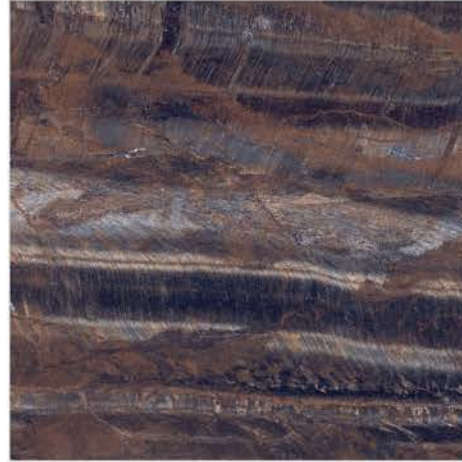

600x600
millimeters

 **HIGH GLOSS** 

 tiles
VITRIFIED

RAINBOW BLUE

RAINBOW BROWN

RICH BLACK

ROCK STONE

ROOT STONE