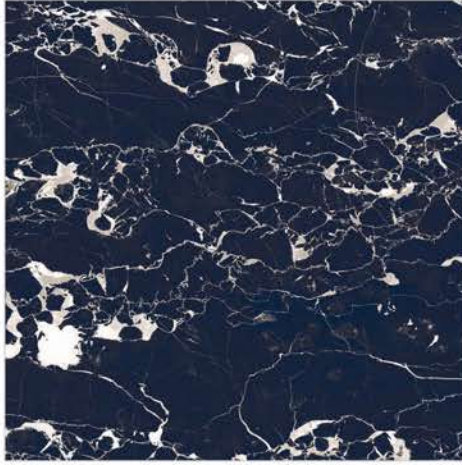

SOLAR GREY

TITANIUM

600x600
millimeters

HIGH GLOSS

GVT
tiles
VITRIFIED

TWILIGHT BLACK

TWILIGHT BROWN

VALENTINO