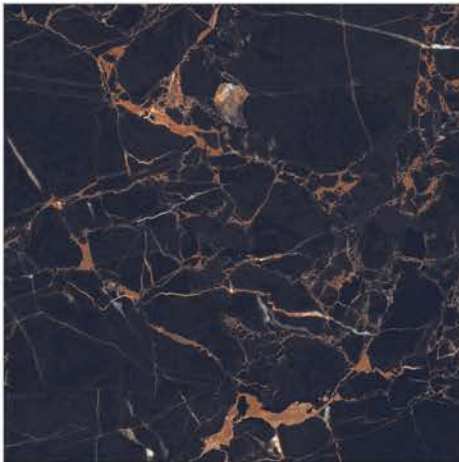

600x600
millimeters

 **HIGH GLOSS** 

 tiles
VITRIFIED

RAINBOW BLUE

RAINBOW BROWN

RICH BLACK

ROCK STONE

ROOT STONE