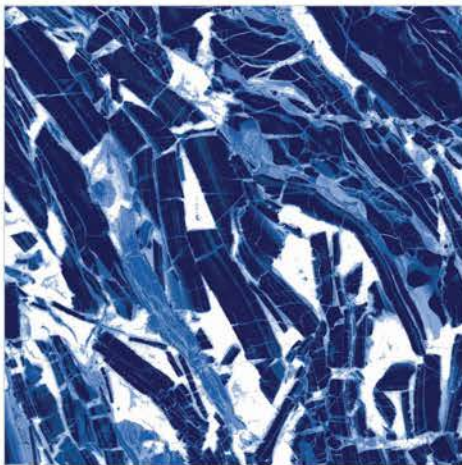

VICTORIA BLUE