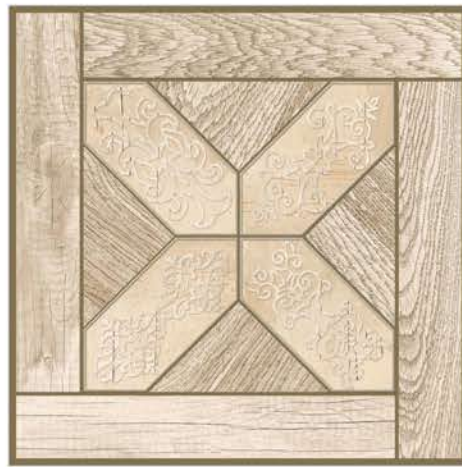

GVT tiles
VITRIFIED

CANYON OAK VERDE

CARBAN WOOD BROWN

CARRARA

CARSA ARCE

CELESTINA WENGE

CELESTINA WOOD

600x600
millimeters