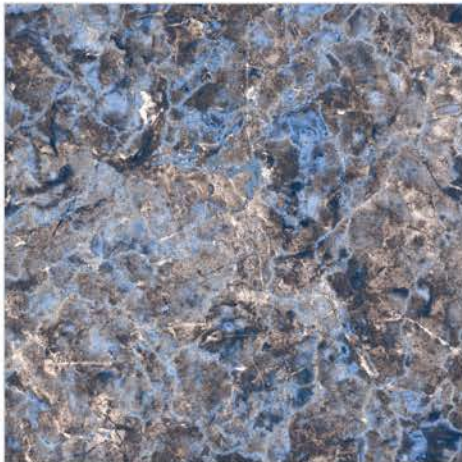

HIGH GLOSS

P
GVT
tiles
VITRIFIED

NORWAY

OCEAN BRONZE

OMEGA

ORIENT BROWN

ORIENT WHITE

PASCAL