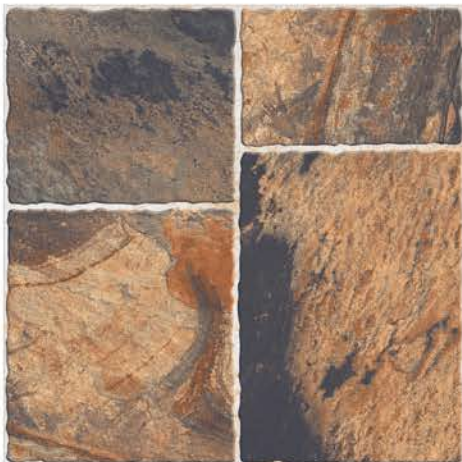

600x600
millimeters

GVT tiles
VITRIFIED

Punch effect

DOLCER